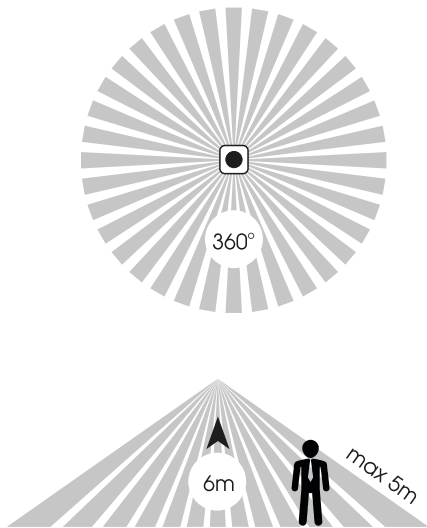

CITLIVOST

		1	2	
I- 100%	ON	ON	ON	100%
II- 75%	II	ON	—	75%
III- 50%	III	—	ON	50%
IV- 10%	IV	—	—	10%

DOBA SVÍCENÍ

		3	4	
I- 5s	ON	ON	ON	5s
II- 10s	II	ON	—	90s
III- 5min	III	—	ON	5min
IV- 15min	IV	—	—	15min

POHYBOVÝ SENZOR

		5	6	
I- Disable Vypnutí senzoru	ON	ON	ON	Disable
II- 50Lux	II	ON	—	50Lux
III- 10Lux	III	—	ON	10Lux
IV- 2Lux	IV	—	—	2Lux